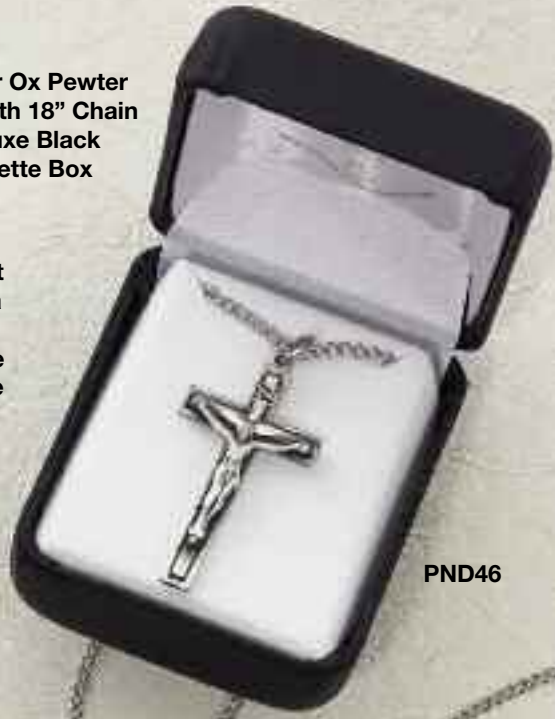

Satin Silver Ox Pewter Pendant with 18" Chain and Deluxe Black Leatherette Box

Stretch Pendant and Bracelet Sets are also Available with a Miraculous Medal in place of the Chalice. Add a "M" to the end of the number to indicate Miraculous. Ex. STR1M