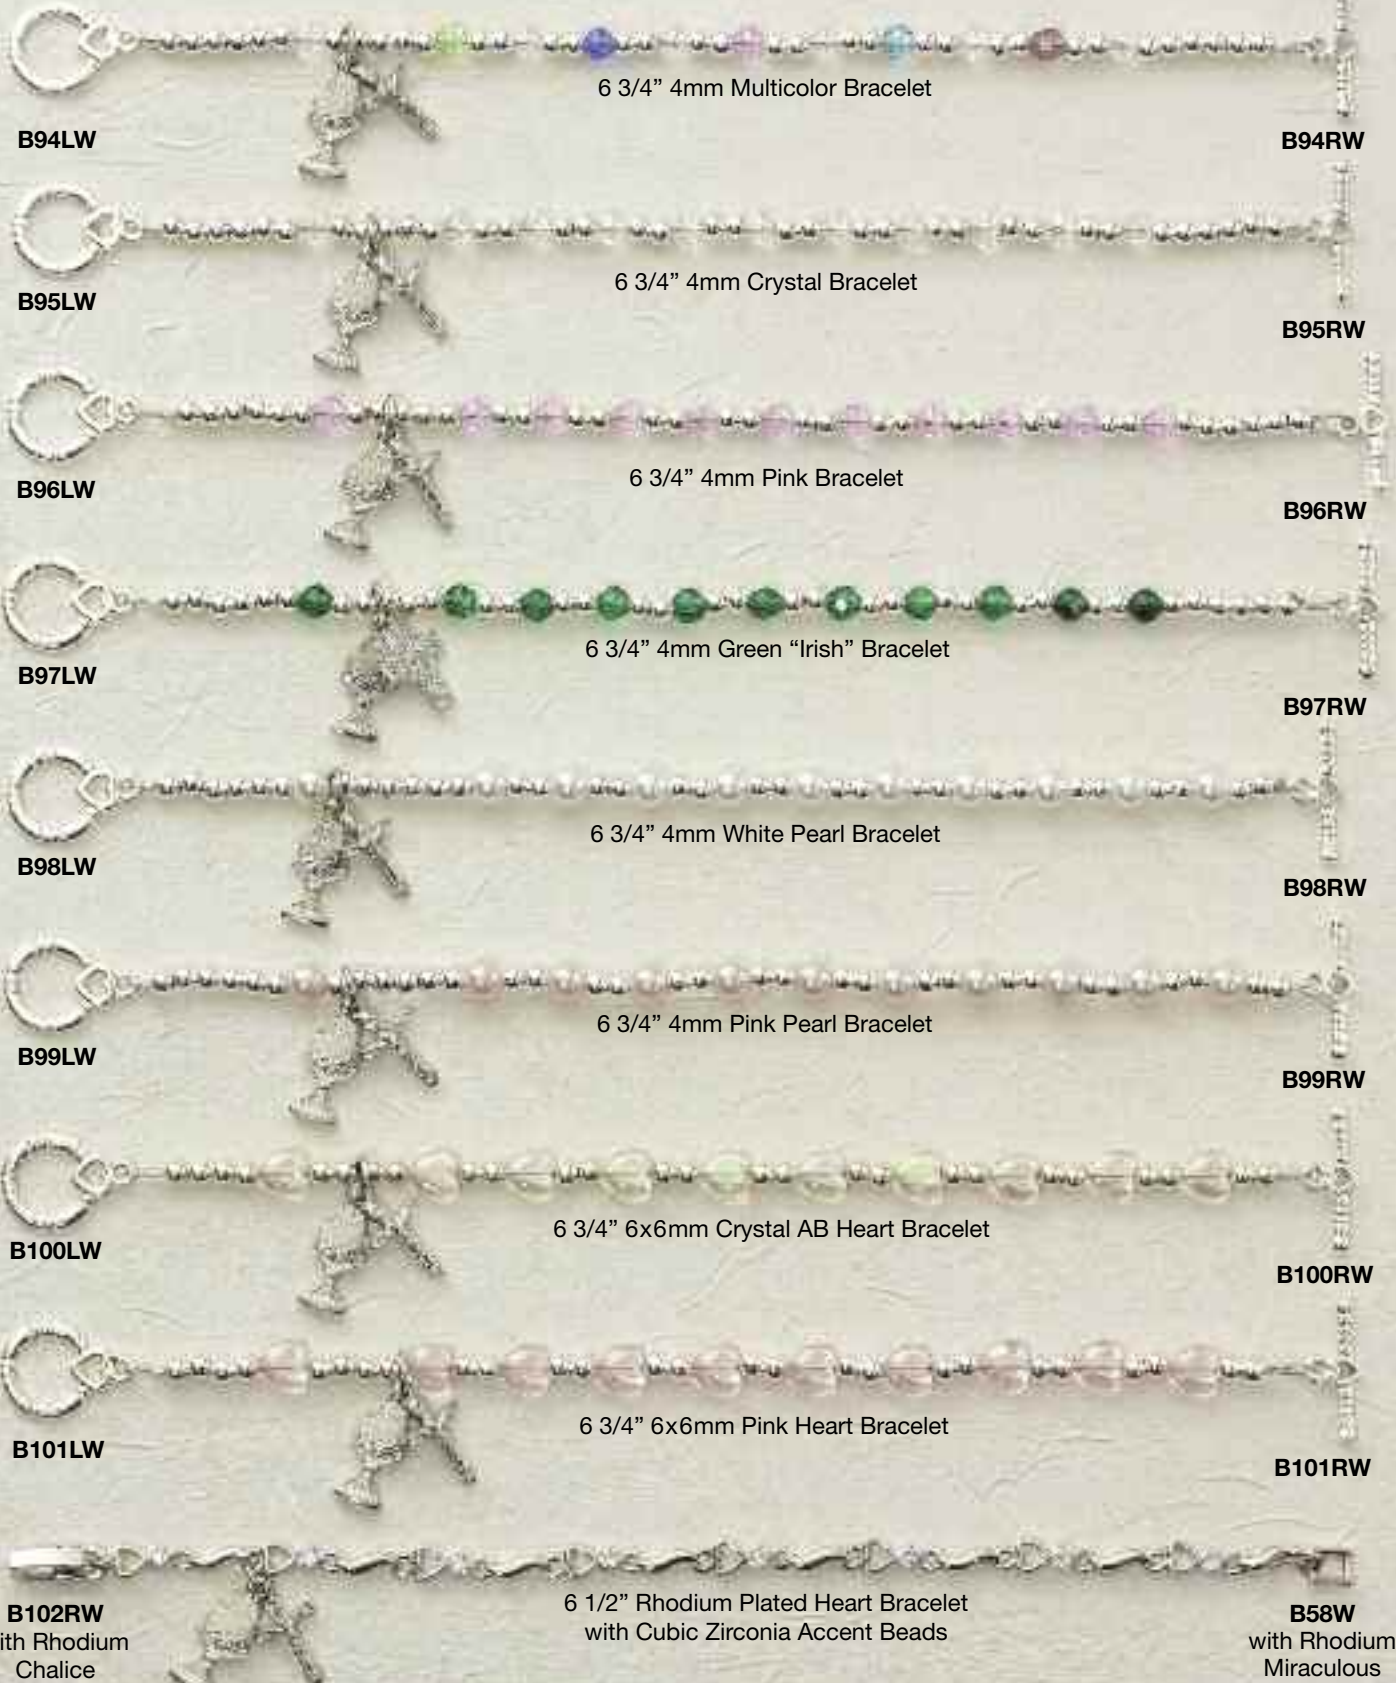

# “NEW” FIRST COMMUNION ROSARY BRACELETS

Featuring a Toggle Clasp and Includes a Deluxe White Leatherette Gift Box

Sterling Charms

Add a “M” to the end of a number for a Miraculous Medal in place of the Chalice. Ex. B94LWM

Rhodium Charms

**B94LW**

6 3/4" 4mm Multicolor Bracelet

**B94RW**

**B95LW**

6 3/4" 4mm Crystal Bracelet

**B95RW**

**B96LW**

6 3/4" 4mm Pink Bracelet

**B96RW**

**B97LW**

6 3/4" 4mm Green "Irish" Bracelet

**B97RW**

**B98LW**

6 3/4" 4mm White Pearl Bracelet

**B98RW**

**B99LW**

6 3/4" 4mm Pink Pearl Bracelet

**B99RW**

**B100LW**

6 3/4" 6x6mm Crystal AB Heart Bracelet

**B100RW**

**B101LW**

6 3/4" 6x6mm Pink Heart Bracelet