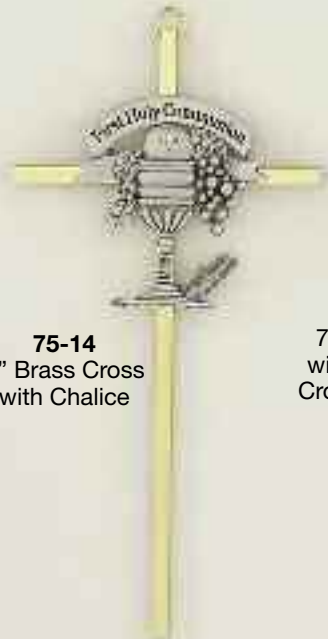

**79-63**  
7" Cherry  
Stained with  
Silver Corpus

**"NEW"**

**75-31**  
7" Oak with  
Brass Overlay  
and Pewter Chalice

**"NEW"**

**75-30**  
6" Cherry Stained  
Cross with Pewter  
Chalice Cross

**75-24**  
4" Tutone Communion  
Cross - Back is  
Engravable

**"NEW"**

**75-29**  
6" White Cross  
with Pewter  
Chalice Cross

**75-23**  
4" Pewter Standing  
Communion Cross -  
Back is Engravable

**75-14**  
7" Brass Cross  
with Chalice

**75-21**  
7" White Cross  
with Silver White  
Cross and Chalice